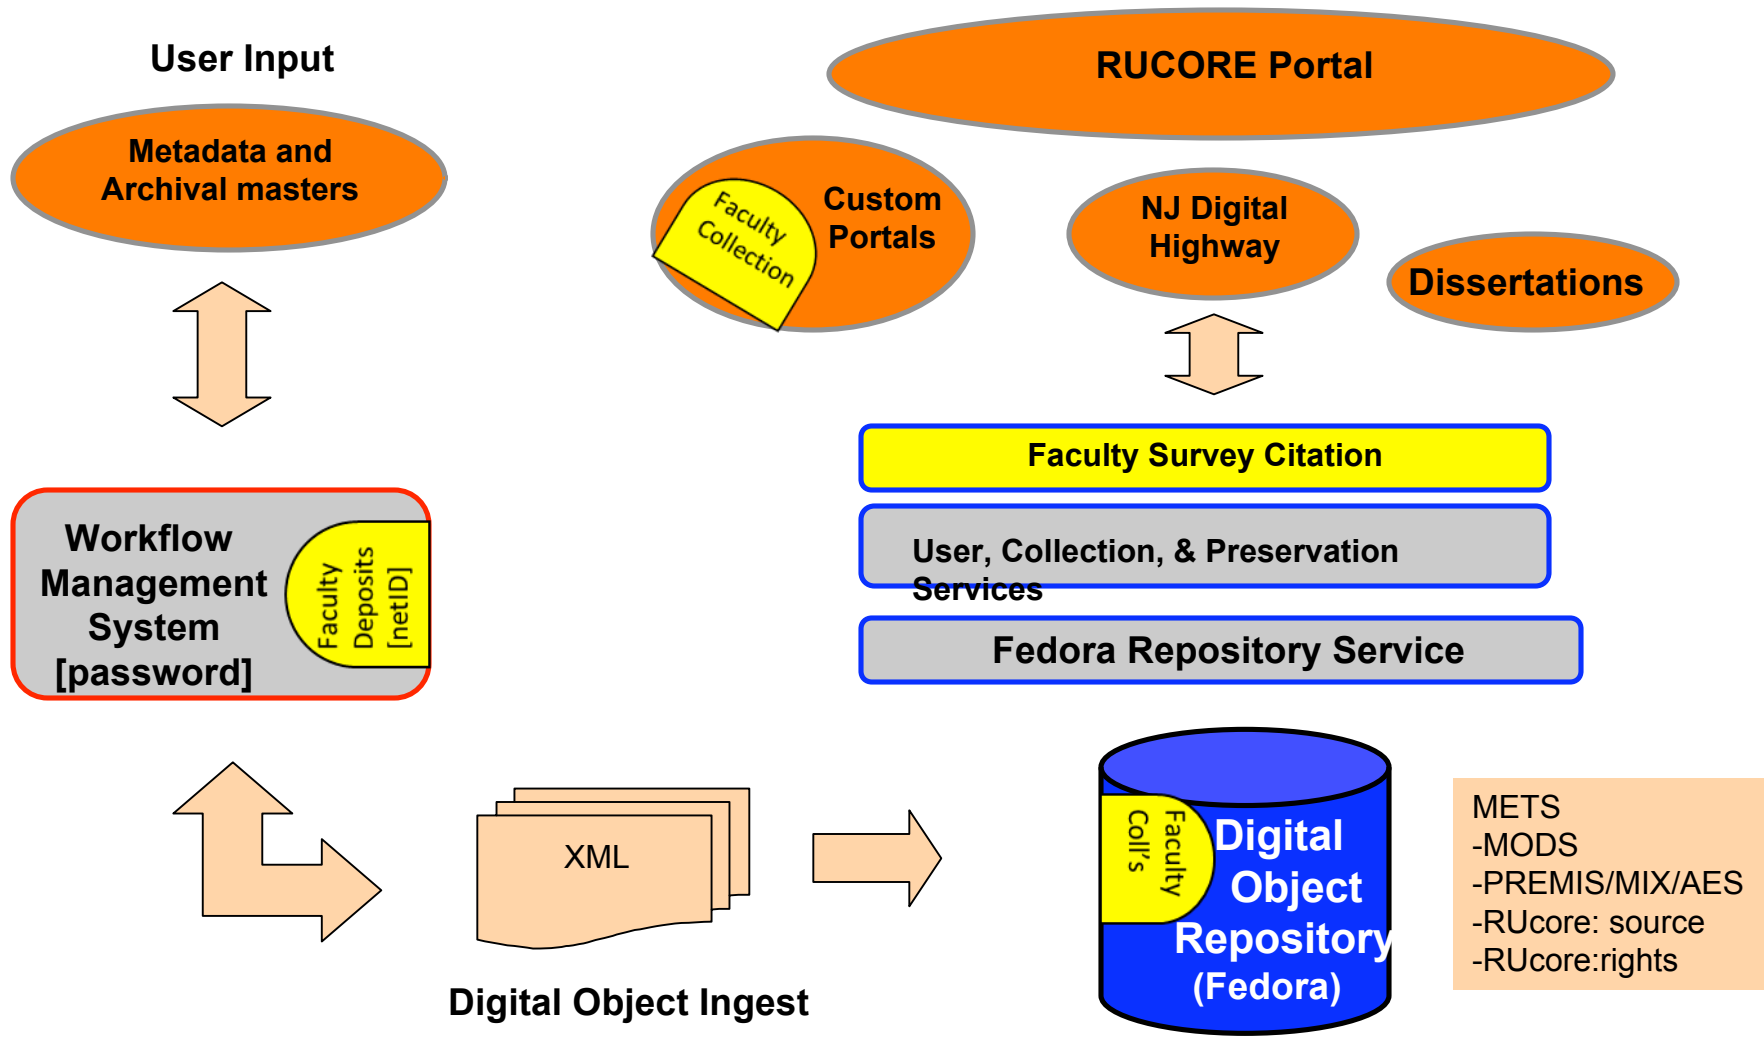

RUcore Repository Faculty Tools

Rhonda Marker (Rutgers University)

- METS
- MODS
- PREMIS/MIX/AES
- RUcore: source
- RUcore:rights