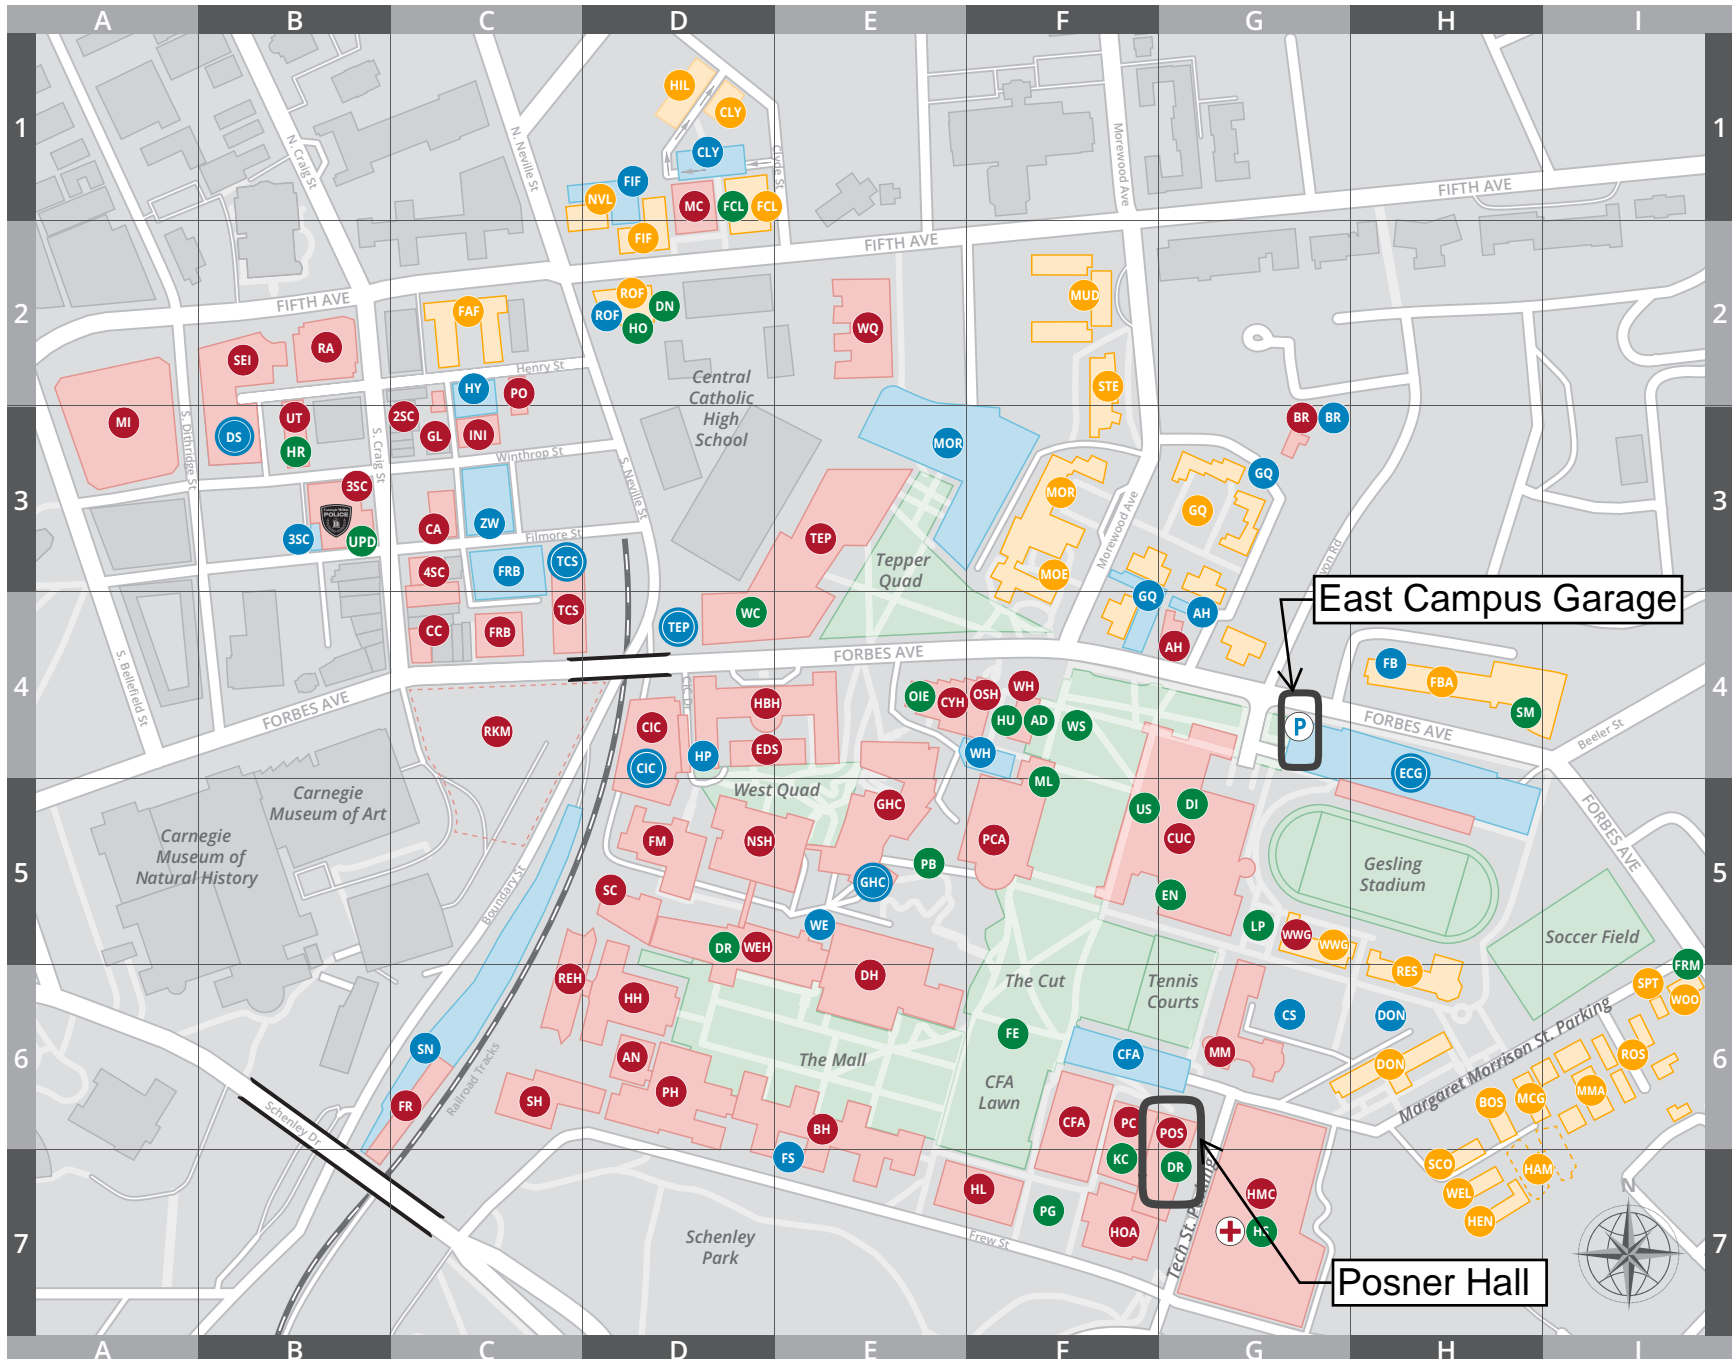

Carnegie Mellon University

cmu.edu/visit

One square = approx 425' or 130 m. (Updated 8-12-2024)

ACADEMIC/ADMINISTRATIVE

Alumni House.....	AH G4
ANSYS Hall.....	AN D6
Baker Hall (DC).....	BH E6
Bakery Square.....	BK ◆
Bramer House.....	BR G3
Cohon University Center.....	CUC G5
College of Fine Arts (CFA).....	CFA F6
Cyert Hall.....	CYH E4
Doherty Hall.....	DH E6
Facilities Management Services Building.....	FM D5
FMS Roads & Grounds.....	FR C6
Gates Center for Computer Science (SCS).....	GHC E5
Hall of the Arts.....	HOA F7
Hamburg Hall (HC).....	HBH D4
Hamerschlag Hall.....	HH D6
Highmark Center for Health, Wellness and Athletics.....	HMC G7
Hillman Center for Future Generation Technologies.....	GHC E5
Hunt Library.....	HL F7
Margaret Morrison Carnegie Hall.....	MM G6
Mehrabian Collaborative Innovation Center.....	CIC D4
Mellon Institute (MCS).....	MI A3
Mill 19.....	M19 ◆
National Robotics Engineering Center.....	NR ◆
Newell-Simon Hall.....	NSH D5
Osher Lifelong Learning Institute.....	OSH F4
Pittsburgh Technology Center.....	PTC ◆
Porter Hall.....	PH D6
Posner Center.....	PC F6
Posner Hall.....	POS G6
PPG 6.....	PP ◆
Purnell Center for the Arts.....	PCA F5
Rand Building.....	RA B2
Richard King Mellon Hall of Sciences.....	RKM C4
Roberts Engineering Hall.....	REH C6
Scaife Hall (E).....	SH C6
Scott Hall.....	SC D5
Smith Hall.....	EDS D4
Software Engineering Institute.....	SEI B2
TCS Hall.....	TCS C4
Tepper Building (TSB).....	TEP E3
Warner Hall.....	WH F4
Wean Hall.....	WEH D5
West Wing.....	WWG G5